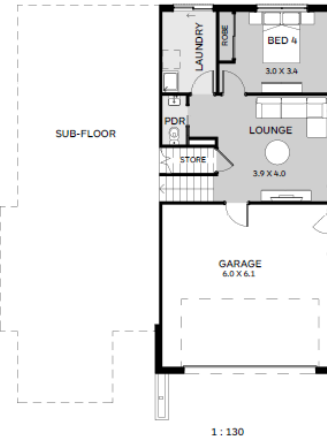

Hopkins250

Horizon

Lot 1116 Patriot Crescent
Ballarat

4 2 2

House Size:
26.7SQ
Lot Size:
544m²

Package Price:

\$761,023

It's all included

- _____ Tesla Solar & Battery
- _____ Double Glazed Windows
- _____ Colorbond Steel Roof
- _____ Site Cost Allowance
- _____ Developer Requirements
- _____ 2550mm Ceiling Height
- _____ Floor coverings
- _____ In situ Tiled Showerbase
- _____ Panelift Garage Door with Remotes
- _____ SMEG 900mm Underbench Oven & Cooktop