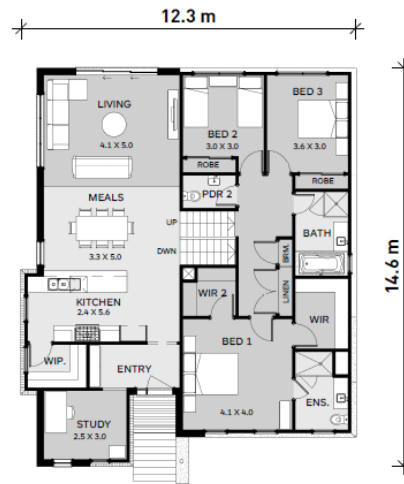

Hopkins250

Horizon

Lot 1116 Patriot Crescent
Ballarat

4 2 2

House Size:
26.7SQ
Lot Size:
544m²

Package Price:

\$761,023

It's all included

- _____ Tesla Solar & Battery
- _____ Double Glazed Windows
- _____ Colorbond Steel Roof
- _____ Site Cost Allowance
- _____ Developer Requirements
- _____ 2550mm Ceiling Height
- _____ Floor coverings
- _____ In situ Tiled Showerbase
- _____ Panelift Garage Door with Remotes
- _____ SMEG 900mm Underbench Oven & Cooktop