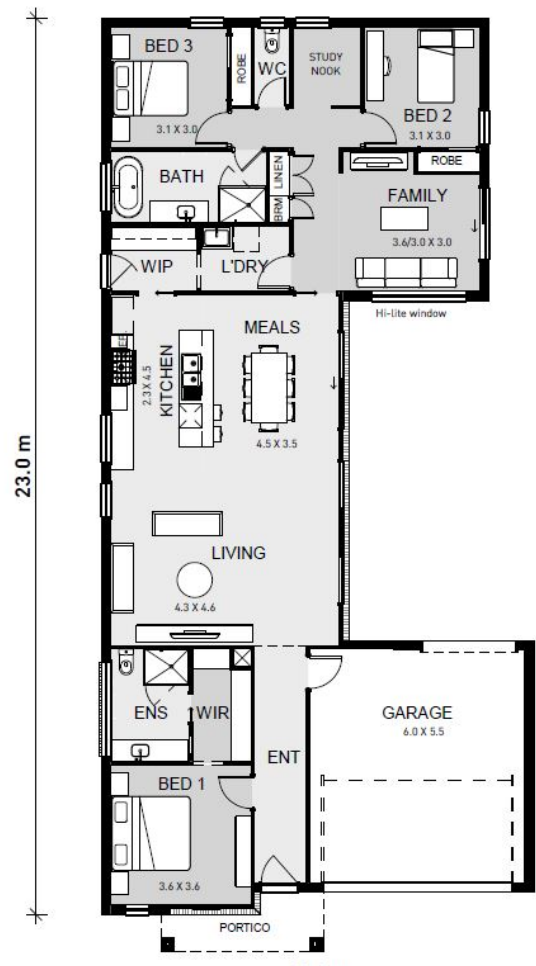

HAMLAN

Contact your
new home
consultant **today**

Ash Afshar
ash@geelonghomes.com.au

hamlan.com.au

Local Builders. Local Suppliers. Local People.

Images are for illustrative purposes only and may not represent the final product. Prices are based on availability and price of land. Hamlan Homes reserves the right to alter any price or substitute any home without prior notice. All house and land packages are subject to developers final approval. Speak to a new home consultant for more information. www.hamlan.com.au Images are for illustrative purposes only and may not represent the final product. Prices are based on availability and price of land. Hamlan Homes reserves the right to alter any price or substitute any home without prior notice. Speak to a new home consultant for more information. www.hamlan.com.au