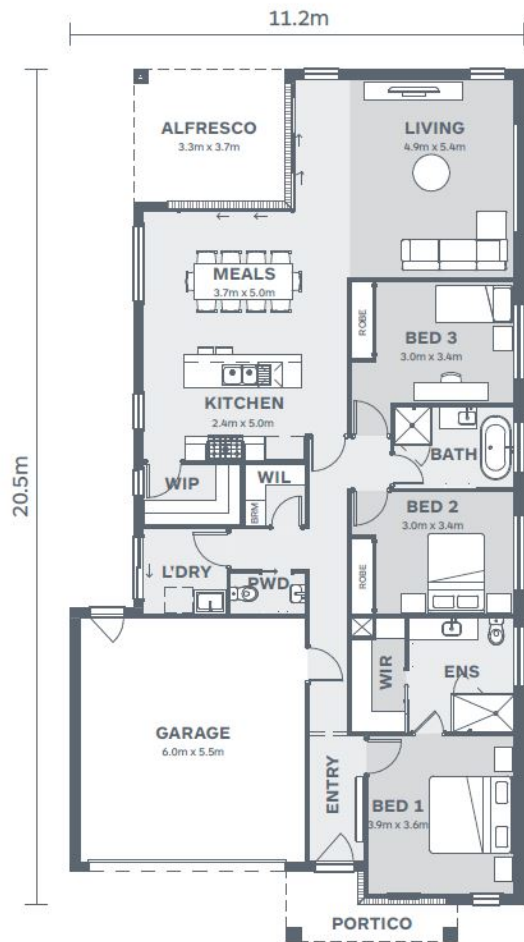

HAMLAN

Contact your
new home
consultant **today**

Courtney Selway
courtney@hamlan.com.au
0439 605 971

hamlan.com.au

Local Builders. Local Suppliers. Local People.

Images are for illustrative purposes only and may not represent the final product. Prices are based on availability and price of land. Hamlan Homes reserves the right to alter any price or substitute any home without prior notice. All house and land packages are subject to developers final approval. Speak to a new home consultant for more information. www.hamlan.com.au Images are for illustrative purposes only and may not represent the final product. Prices are based on availability and price of land. Hamlan Homes reserves the right to alter any price or substitute any home without prior notice. Speak to a new home consultant for more information. www.hamlan.com.au