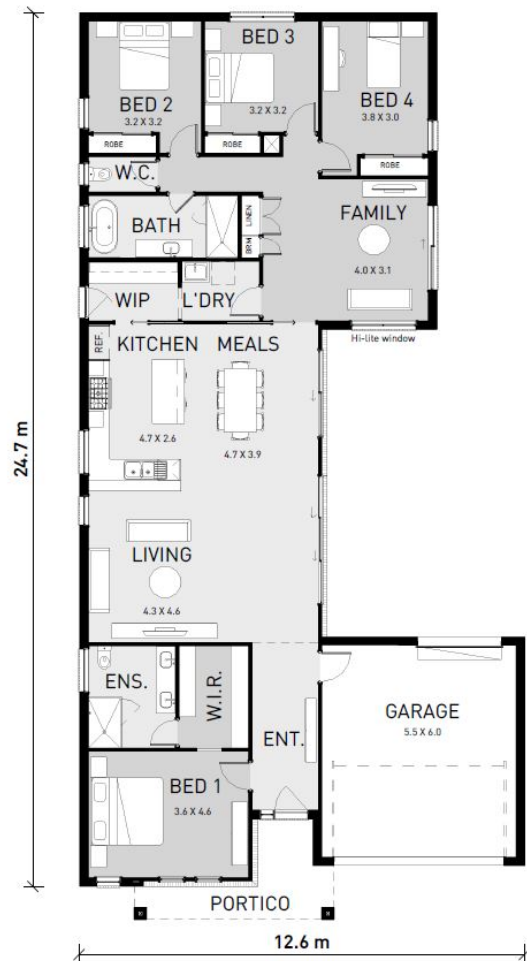

HAMLAN

Contact your
new home
consultant **today**

Narelle Sommerville
narelle@hamlan.com.au

hamlan.com.au

Local Builders. Local Suppliers. Local People.

Images are for illustrative purposes only and may not represent the final product. Prices are based on availability and price of land. Hamlan Homes reserves the right to alter any price or substitute any home without prior notice. All house and land packages are subject to developers final approval. Speak to a new home consultant for more information. www.hamlan.com.au Images are for illustrative purposes only and may not represent the final product. Prices are based on availability and price of land. Hamlan Homes reserves the right to alter any price or substitute any home without prior notice. Speak to a new home consultant for more information. www.hamlan.com.au