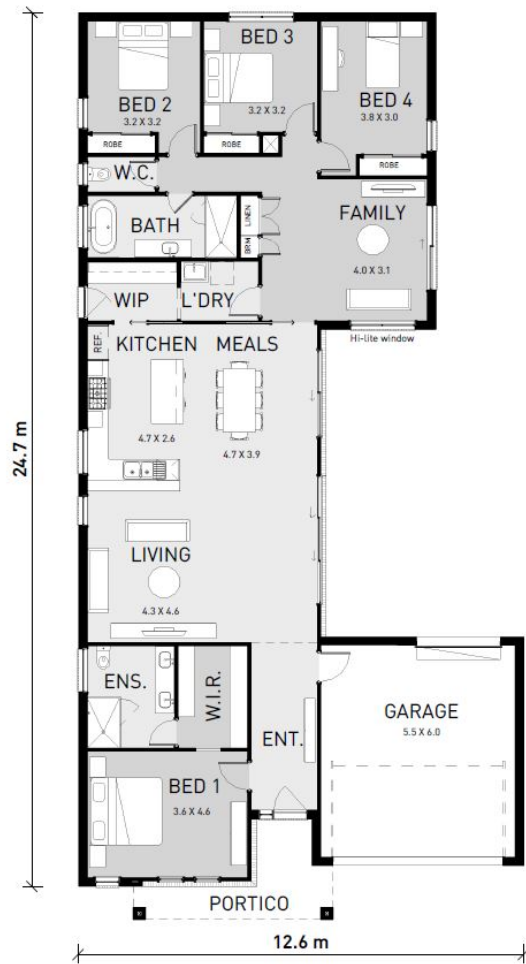

HAMLAN

Contact your
new home
consultant **today**

Narelle Sommerville
narelle@hamlan.com.au

hamlan.com.au

Local Builders. Local Suppliers. Local People.

Images are for illustrative purposes only and may not represent the final product. Prices are based on availability and price of land. Hamlan Homes reserves the right to alter any price or substitute any home without prior notice. All house and land packages are subject to developers final approval. Speak to a new home consultant for more information. www.hamlan.com.au Images are for illustrative purposes only and may not represent the final product. Prices are based on availability and price of land. Hamlan Homes reserves the right to alter any price or substitute any home without prior notice. Speak to a new home consultant for more information. www.hamlan.com.au