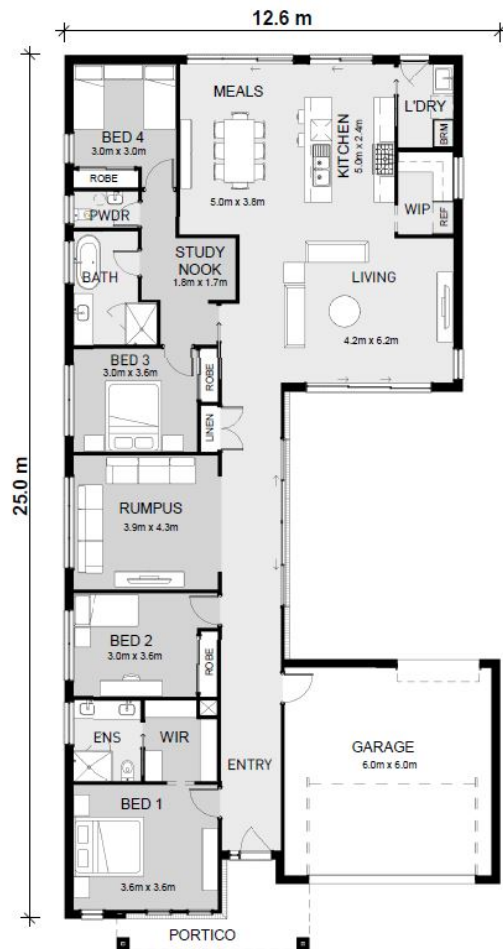

HAMLAN

Contact your
new home
consultant **today**

Narelle Sommerville
narelle@hamlan.com.au

hamlan.com.au

Local Builders. Local Suppliers. Local People.

Images are for illustrative purposes only and may not represent the final product. Prices are based on availability and price of land. Hamlan Homes reserves the right to alter any price or substitute any home without prior notice. All house and land packages are subject to developers final approval. Speak to a new home consultant for more information. www.hamlan.com.au Images are for illustrative purposes only and may not represent the final product. Prices are based on availability and price of land. Hamlan Homes reserves the right to alter any price or substitute any home without prior notice. Speak to a new home consultant for more information. www.hamlan.com.au