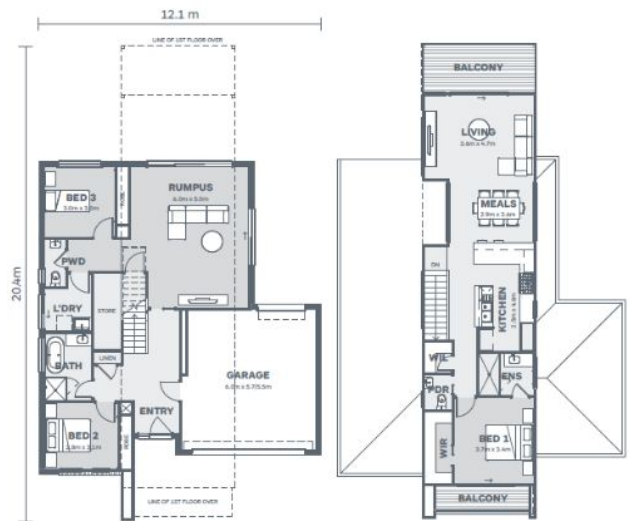

HAMLAN

Contact your
new home
consultant **today**

Chris Dooling
chris@hamlan.com.au
0458007776

hamlan.com.au

Local Builders. Local Suppliers. Local People.

Images are for illustrative purposes only and may not represent the final product. Prices are based on availability and price of land. Hamlan Homes reserves the right to alter any price or substitute any home without prior notice. All house and land packages are subject to developers final approval. Speak to a new home consultant for more information. www.hamlan.com.au Images are for illustrative purposes only and may not represent the final product. Prices are based on availability and price of land. Hamlan Homes reserves the right to alter any price or substitute any home without prior notice. Speak to a new home consultant for more information. www.hamlan.com.au

Flinders View
DRYSDALE