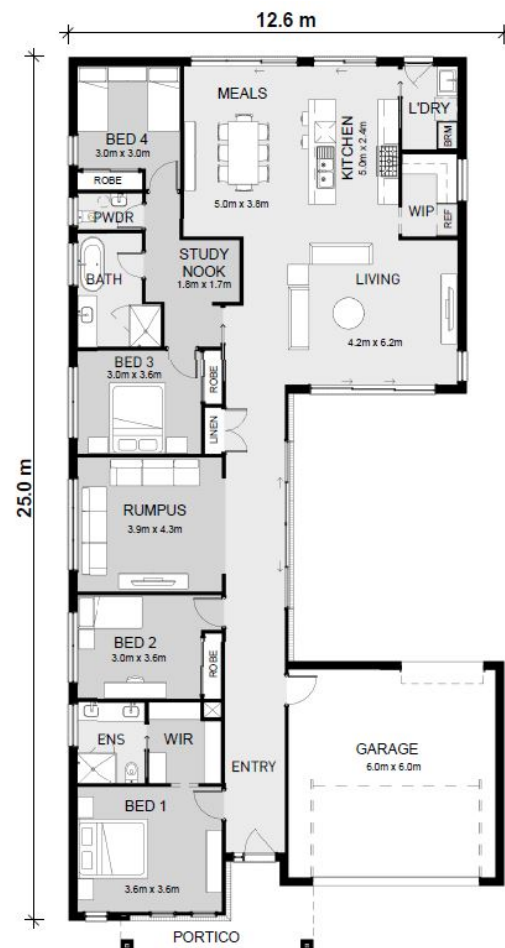

HAMLAN

Contact your
new home
consultant **today**

Chris Dooling
chris@hamlan.com.au
0458007776

hamlan.com.au

Local Builders. Local Suppliers. Local People.

Bisinella
the key to your community

Images are for illustrative purposes only and may not represent the final product. Prices are based on availability and price of land. Hamlan Homes reserves the right to alter any price or substitute any home without prior notice. All house and land packages are subject to developers final approval. Speak to a new home consultant for more information. www.hamlan.com.au Images are for illustrative purposes only and may not represent the final product. Prices are based on availability and price of land. Hamlan Homes reserves the right to alter any price or substitute any home without prior notice. Speak to a new home consultant for more information. www.hamlan.com.au