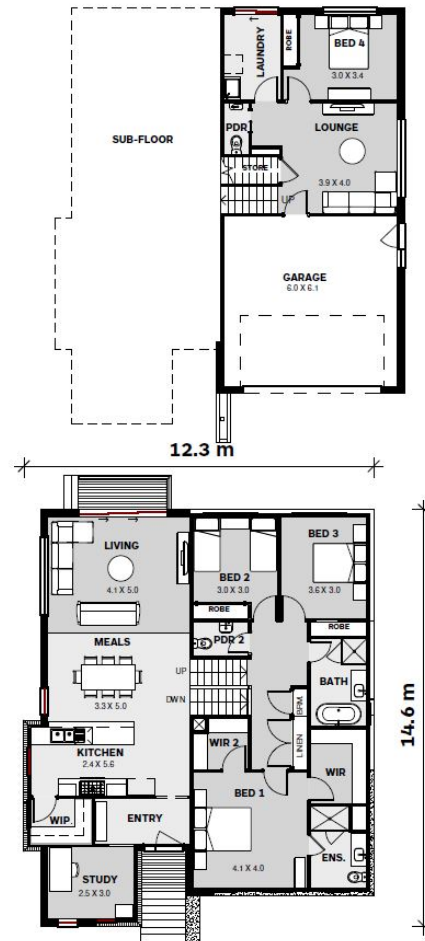

HAMLAN

Contact your
new home
consultant **today**

Chris Dooling
chris@hamlan.com.au
0458007776

hamlan.com.au

Local Builders. Local Suppliers. Local People.

Images are for illustrative purposes only and may not represent the final product. Prices are based on availability and price of land. Hamlan Homes reserves the right to alter any price or substitute any home without prior notice. All house and land packages are subject to developers final approval. Speak to a new home consultant for more information. www.hamlan.com.au Images are for illustrative purposes only and may not represent the final product. Prices are based on availability and price of land. Hamlan Homes reserves the right to alter any price or substitute any home without prior notice. Speak to a new home consultant for more information. www.hamlan.com.au