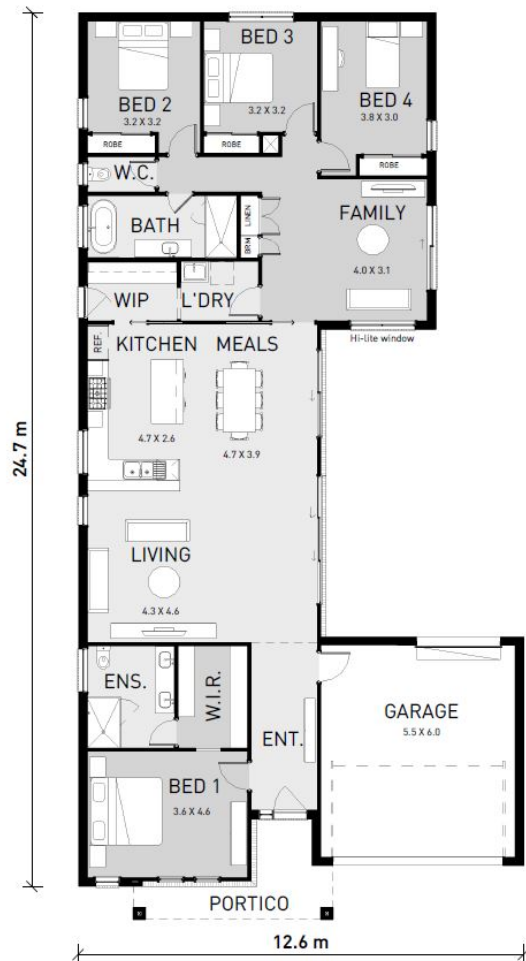

HAMLAN

Contact your
new home
consultant **today**

Chris Dooling
chris@hamlan.com.au
0458007776

hamlan.com.au

Local Builders. Local Suppliers. Local People.

Images are for illustrative purposes only and may not represent the final product. Prices are based on availability and price of land. Hamlan Homes reserves the right to alter any price or substitute any home without prior notice. All house and land packages are subject to developers final approval. Speak to a new home consultant for more information. www.hamlan.com.au Images are for illustrative purposes only and may not represent the final product. Prices are based on availability and price of land. Hamlan Homes reserves the right to alter any price or substitute any home without prior notice. Speak to a new home consultant for more information. www.hamlan.com.au