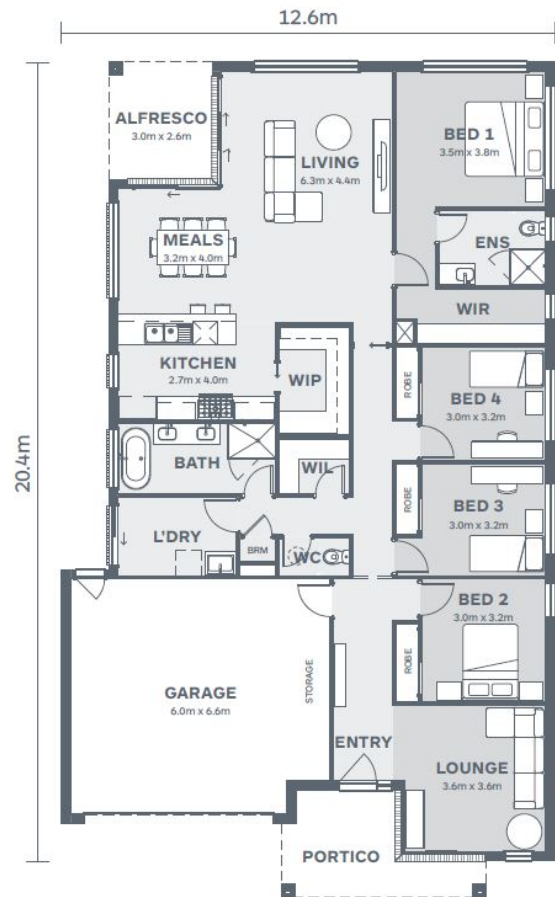

HAMLAN

Contact your
new home
consultant **today**

Ash Afshar
ash@geelonghomes.com.au
0458 995 652

hamlan.com.au

Local Builders. Local Suppliers. Local People.

Images are for illustrative purposes only and may not represent the final product. Prices are based on availability and price of land. Hamlan Homes reserves the right to alter any price or substitute any home without prior notice. All house and land packages are subject to developers final approval. Speak to a new home consultant for more information. www.hamlan.com.au Images are for illustrative purposes only and may not represent the final product. Prices are based on availability and price of land. Hamlan Homes reserves the right to alter any price or substitute any home without prior notice. Speak to a new home consultant for more information. www.hamlan.com.au