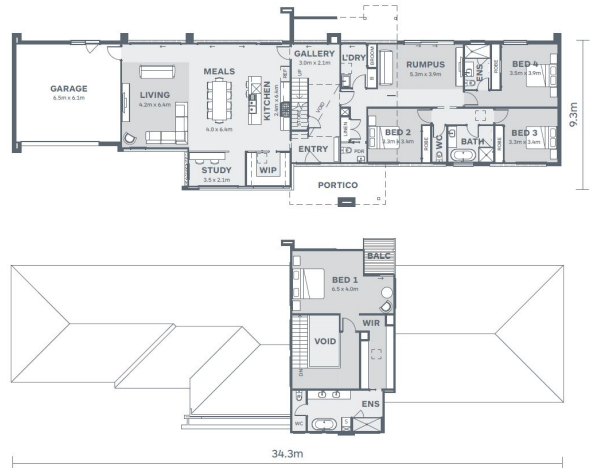

HAMLAN

Contact your
new home
consultant **today**

Chris Dooling
chris@hamlan.com.au
0458007776

hamlan.com.au

Local Builders. Local Suppliers. Local People.

Images are for illustrative purposes only and may not represent the final product. Prices are based on availability and price of land. Hamlan Homes reserves the right to alter any price or substitute any home without prior notice. All house and land packages are subject to developers final approval. Speak to a new home consultant for more information. www.hamlan.com.au Images are for illustrative purposes only and may not represent the final product. Prices are based on availability and price of land. Hamlan Homes reserves the right to alter any price or substitute any home without prior notice. Speak to a new home consultant for more information. www.hamlan.com.au