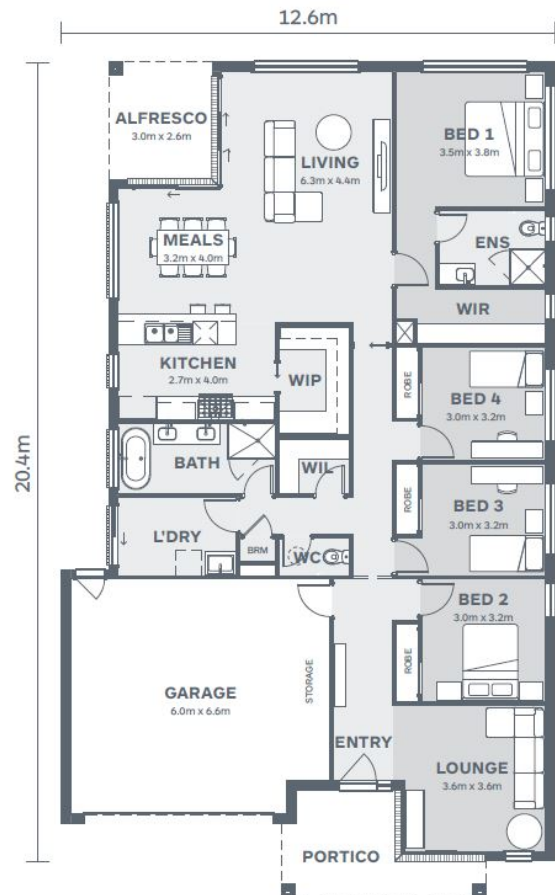

HAMLAN

Contact your
new home
consultant **today**

Chris Dooling
chris@hamlan.com.au
0458007776

hamlan.com.au

Local Builders. Local Suppliers. Local People.

Images are for illustrative purposes only and may not represent the final product. Prices are based on availability and price of land. Hamlan Homes reserves the right to alter any price or substitute any home without prior notice. All house and land packages are subject to developers final approval. Speak to a new home consultant for more information. www.hamlan.com.au Images are for illustrative purposes only and may not represent the final product. Prices are based on availability and price of land. Hamlan Homes reserves the right to alter any price or substitute any home without prior notice. Speak to a new home consultant for more information. www.hamlan.com.au