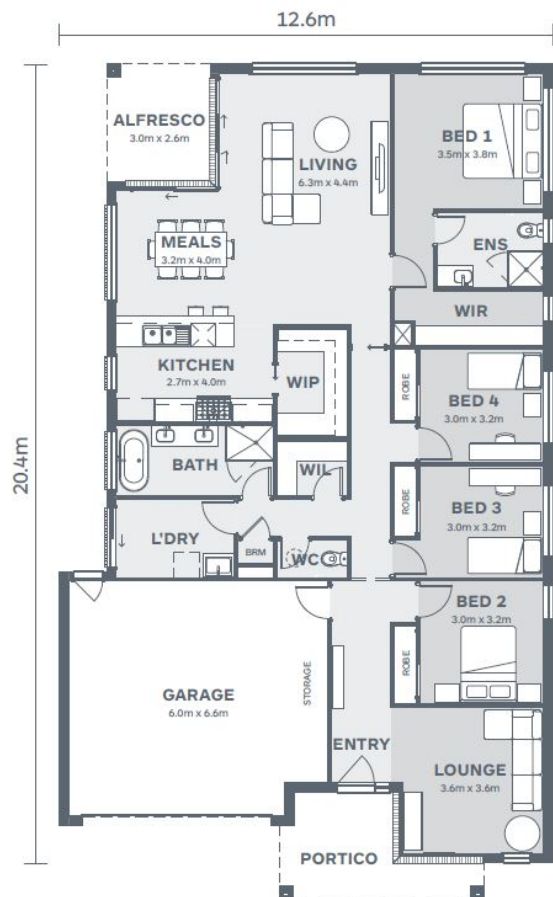

# Carisbrook240

Stellar

Lot 2628 Hilltop Drive  
Charlemont

4 2 2

House Size:  
**25.9SQ**  
Lot Size:  
**512m<sup>2</sup>**

Package Price:

# \$969,305

It's all included

- \_\_\_\_\_ Tesla Solar & Battery
- \_\_\_\_\_ Double Glazed Windows
- \_\_\_\_\_ Colorbond Steel Roof
- \_\_\_\_\_ Site Cost Allowance
- \_\_\_\_\_ Developer Requirements