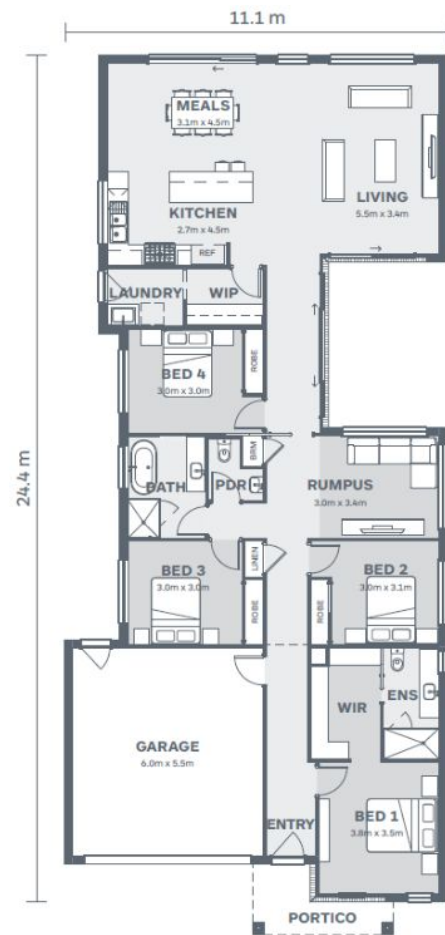

HAMLAN

Contact your
new home
consultant **today**

Donavan Bromley
donavan@hamlan.com.au
0467 268 549

hamlan.com.au

Local Builders. Local Suppliers. Local People.

Images are for illustrative purposes only and may not represent the final product. Prices are based on availability and price of land. Hamlan Homes reserves the right to alter any price or substitute any home without prior notice. All house and land packages are subject to developers final approval. Speak to a new home consultant for more information. www.hamlan.com.au Images are for illustrative purposes only and may not represent the final product. Prices are based on availability and price of land. Hamlan Homes reserves the right to alter any price or substitute any home without prior notice. Speak to a new home consultant for more information. www.hamlan.com.au