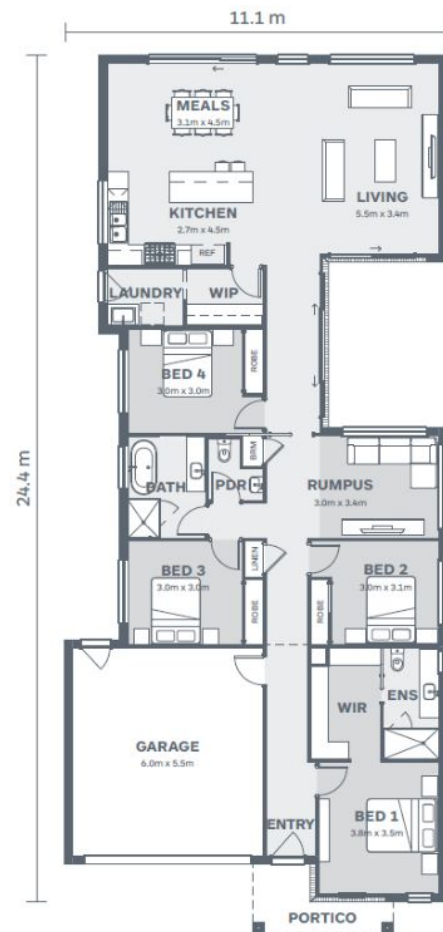

HAMLAN

Contact your
new home
consultant **today**

Narelle Sommerville
narelle@hamlan.com.au
0437 143 362

hamlan.com.au

Local Builders. Local Suppliers. Local People.

Images are for illustrative purposes only and may not represent the final product. Prices are based on availability and price of land. Hamlan Homes reserves the right to alter any price or substitute any home without prior notice. All house and land packages are subject to developers final approval. Speak to a new home consultant for more information. www.hamlan.com.au Images are for illustrative purposes only and may not represent the final product. Prices are based on availability and price of land. Hamlan Homes reserves the right to alter any price or substitute any home without prior notice. Speak to a new home consultant for more information. www.hamlan.com.au