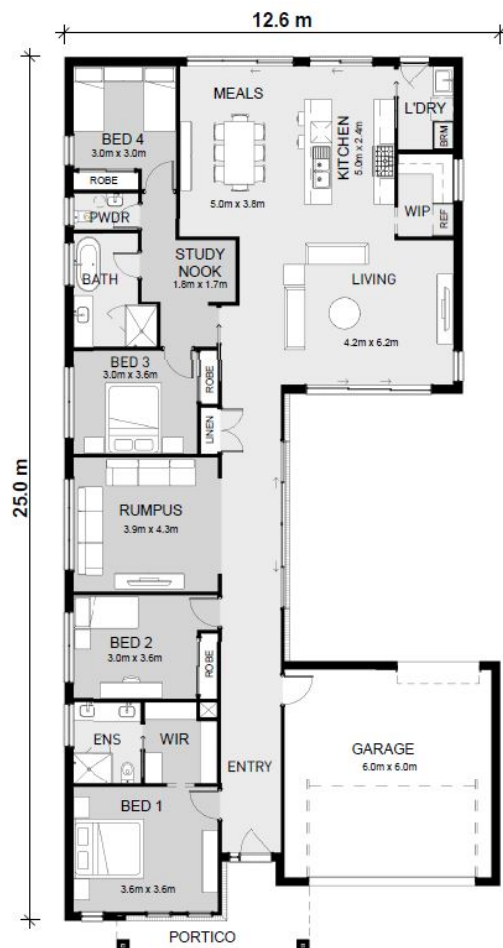

HAMLAN

Contact your
new home
consultant **today**

Narelle Sommerville
narelle@hamlan.com.au

hamlan.com.au

Local Builders. Local Suppliers. Local People.

Images are for illustrative purposes only and may not represent the final product. Prices are based on availability and price of land. Hamlan Homes reserves the right to alter any price or substitute any home without prior notice. All house and land packages are subject to developers final approval. Speak to a new home consultant for more information. www.hamlan.com.au Images are for illustrative purposes only and may not represent the final product. Prices are based on availability and price of land. Hamlan Homes reserves the right to alter any price or substitute any home without prior notice. Speak to a new home consultant for more information. www.hamlan.com.au