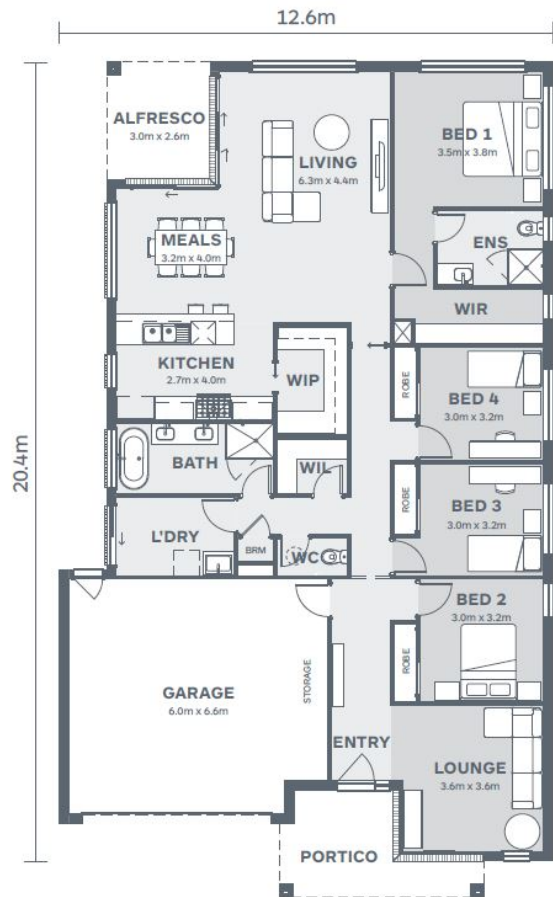

HAMLAN

Contact your
new home
consultant **today**

Narelle Sommerville
narelle@hamlan.com.au
0419116971

hamlan.com.au

Local Builders. Local Suppliers. Local People.

Images are for illustrative purposes only and may not represent the final product. Prices are based on availability and price of land. Hamlan Homes reserves the right to alter any price or substitute any home without prior notice. All house and land packages are subject to developers final approval. Speak to a new home consultant for more information. www.hamlan.com.au Images are for illustrative purposes only and may not represent the final product. Prices are based on availability and price of land. Hamlan Homes reserves the right to alter any price or substitute any home without prior notice. Speak to a new home consultant for more information. www.hamlan.com.au